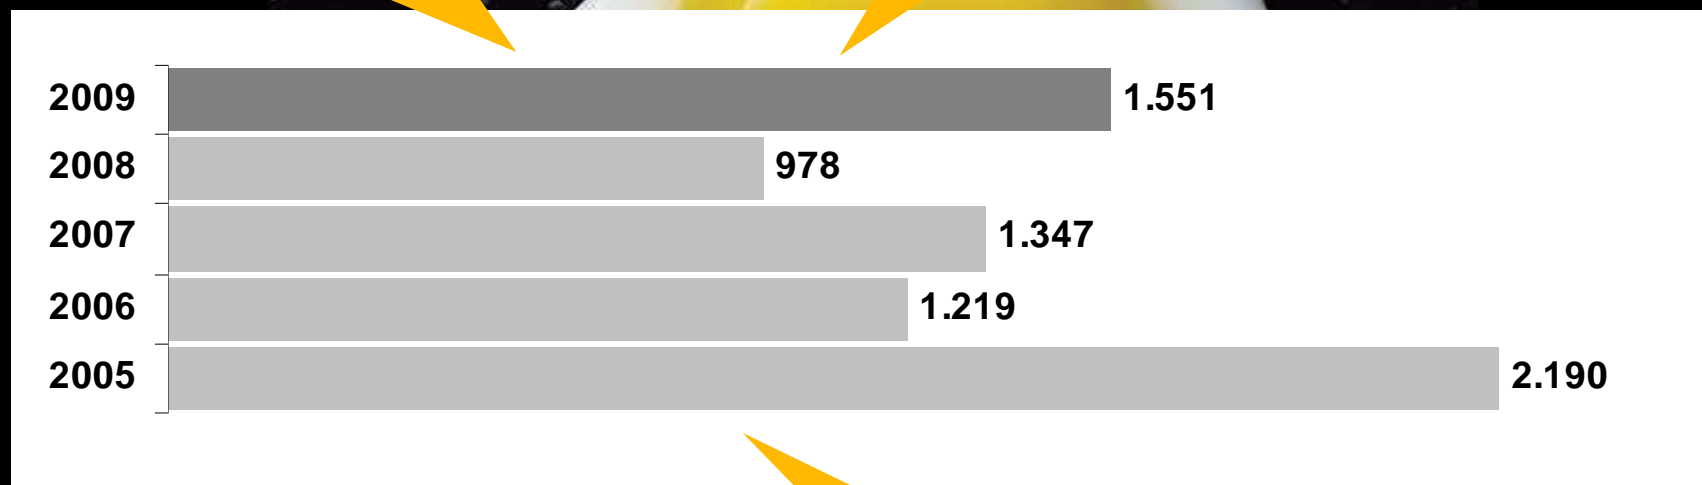

Visites

Documents prestats

**Usos de
préstec**